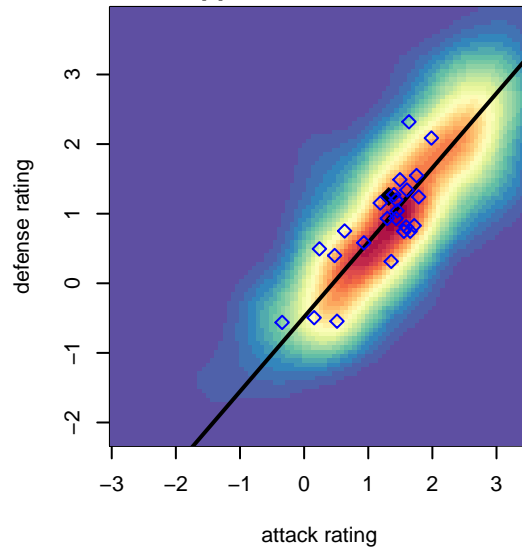

**attack and defense rating
relative to others at age
and all opponents in last 13 months**