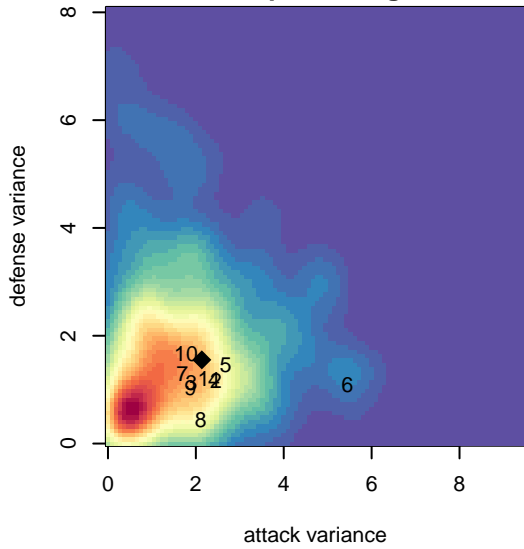

Crossfire Premier C B01

Crossfire Premier SC
 Redmond, WA
 B01 total strength=1170
 attack=3.74 defense=3.48
 fall league = RCL B01 Div 4
 spr league = Win RCL B01 Div 4
 notes= White 2013-5

alt names used:
 CROSSFIRE PREMIER B01 - C (WA)
 Crossfire Premier B01 C White
 Crossfire Premier B01 C
 Crossfire Premier B01 C
 CROSSFIRE PREMIER B01 - C (WA)
 LWYSA CROSSFIRE B01 NIGEL WHITE
 LWYSA CROSSFIRE B01 NIGEL WHITE (USA)
 Crossfire Premier B01 C
 Crossfire Premier B01 C

Crossfire Premier C B01
 Dots are actual minus expected GF (blue circles) and GA (red triangles).
 Blue line is smoothed change in attack strength. Red is smoothed change in defense strength.

**attack and defense variance (black dot)
relative to other teams
and top 10 in region**