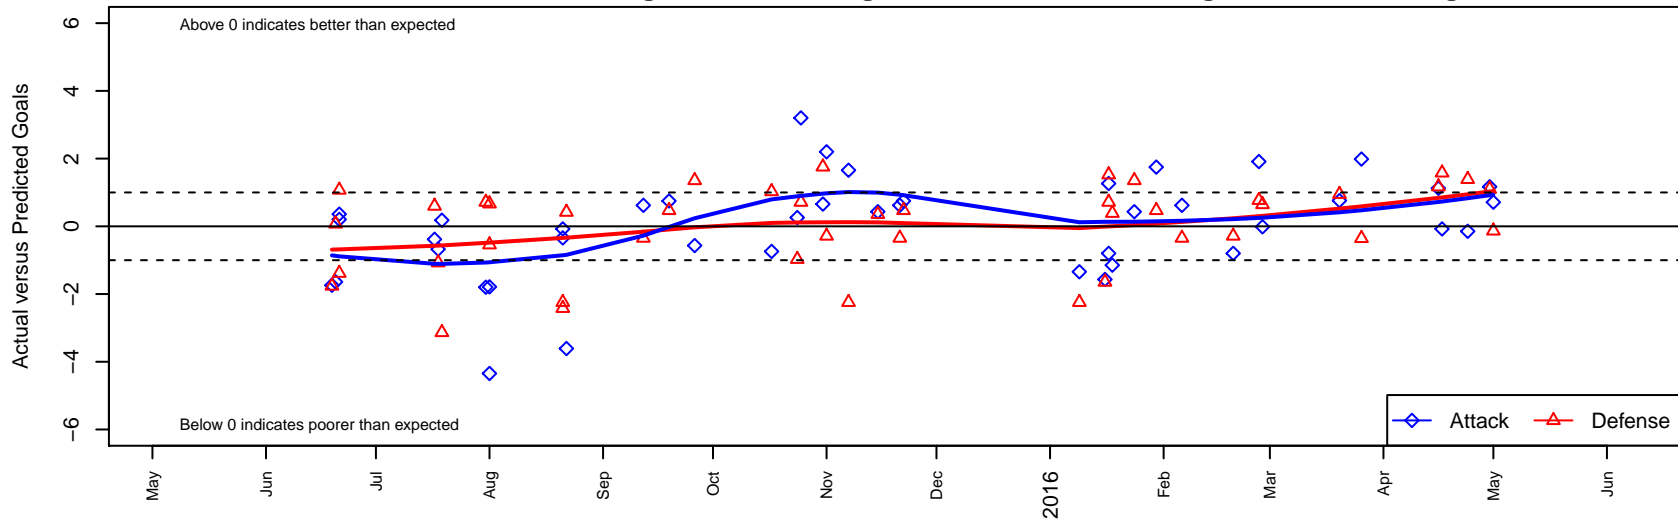

Crossfire Premier C B01

Crossfire Premier SC
 Redmond, WA
 B01 total strength=1170
 attack=3.74 defense=3.48
 fall league = RCL B01 Div 4
 spr league = Win RCL B01 Div 4
 notes= White 2013-5

alt names used:
 CROSSFIRE PREMIER B01 - C (WA)
 Crossfire Premier B01 C White
 Crossfire Premier B01 C
 Crossfire Premier B01 C
 CROSSFIRE PREMIER B01 - C (WA)
 LWYSA CROSSFIRE B01 NIGEL WHITE
 LWYSA CROSSFIRE B01 NIGEL WHITE (USA)
 Crossfire Premier B01 C
 Crossfire Premier B01 C

Crossfire Premier C B01
 Dots are actual minus expected GF (blue circles) and GA (red triangles).
 Blue line is smoothed change in attack strength. Red is smoothed change in defense strength.

**attack and defense variance (black dot)
relative to other teams
and top 10 in region**