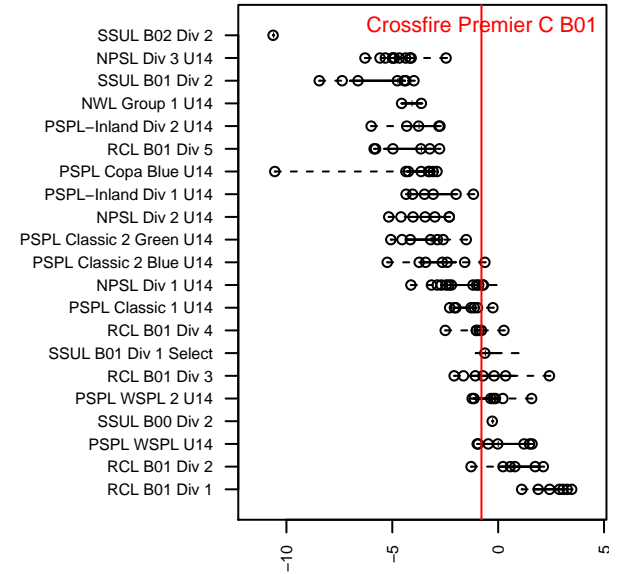

**attack and defense rating
relative to others at age
and all opponents in last 13 months**