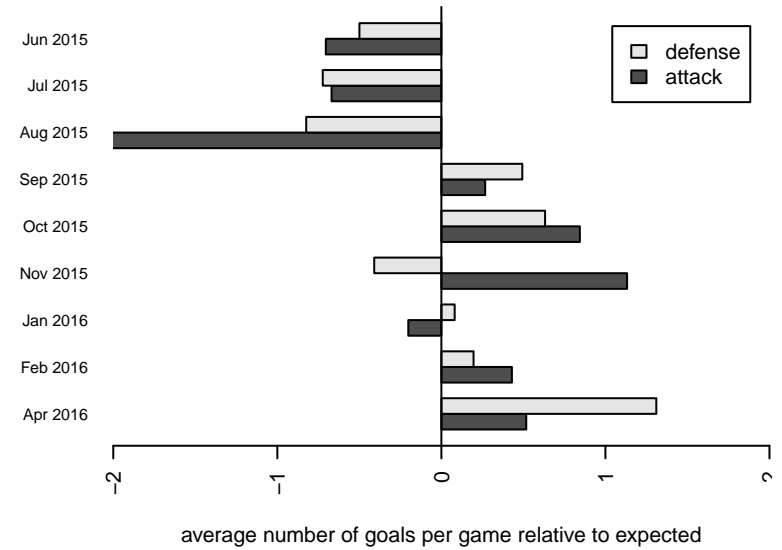

Performance relative to 13 month average