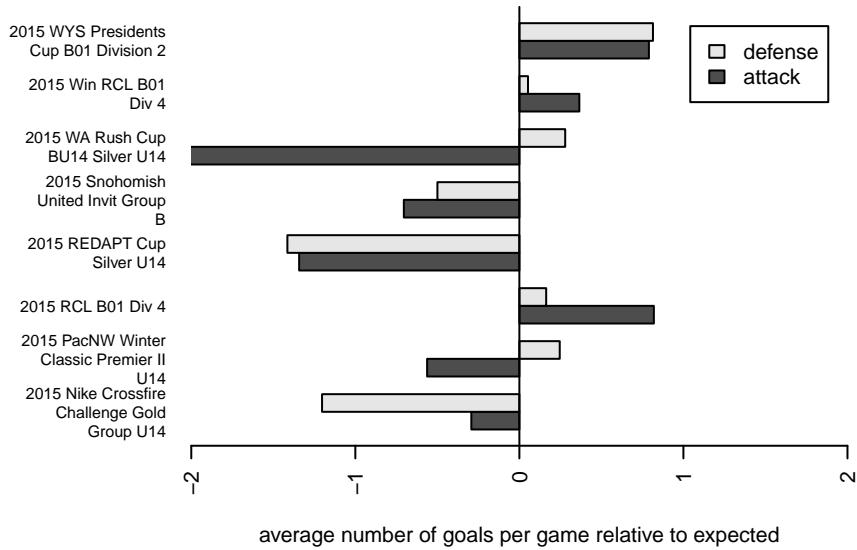

Performance relative to 13 month average